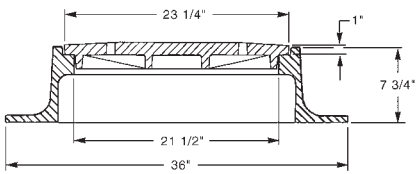

R-1653-F
Manhole Frame, Vented Lid

Heavy Duty

Furnished with two 1" anchor holes on 33-3/4" diameter bolt circle.

R-1654
Manhole Frame, Vented Lid

Heavy Duty

Specify if solid lid required.

R-1656
Manhole Frame, Solid Lid

Heavy Duty

R-1657-1
Manhole Frame, Solid Lid

Heavy Duty

Lid has 1" diameter 1/4" raised knobs.

Available Grate: **R-2412-A3**
(see **Inlet Frames & Grates. R-2000 Series** table)