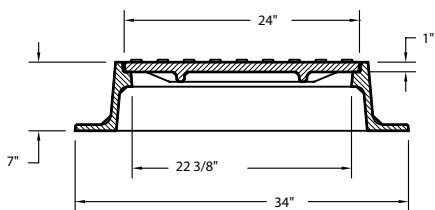

R-1653-F
Manhole Frame, Vented Lid

Heavy Duty

Furnished with two 1" anchor holes on 33-3/4" diameter bolt circle.

R-1654
Manhole Frame, Vented Lid

Heavy Duty

Specify if solid lid required.

R-1656
Manhole Frame, Solid Lid

Heavy Duty

R-1657-1
Manhole Frame, Solid Lid

Heavy Duty

Lid has 1" diameter 1/4" raised knobs.

Available Grate: **R-2412-A3**
(see **Inlet Frames & Grates. R-2000 Series** table)