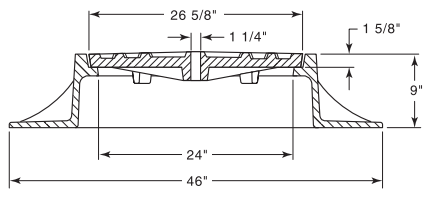

R-1653-F
Manhole Frame, Vented Lid

Heavy Duty

Furnished with two 1" anchor holes on 33-3/4" diameter bolt circle.

R-1654
Manhole Frame, Vented Lid

Heavy Duty

Specify if solid lid required.

R-1656
Manhole Frame, Solid Lid

Heavy Duty

R-1657-1
Manhole Frame, Solid Lid

Heavy Duty

Lid has 1" diameter 1/4" raised knobs.

Available Grate: **R-2412-A3**
(see **Inlet Frames & Grates. R-2000 Series** table)