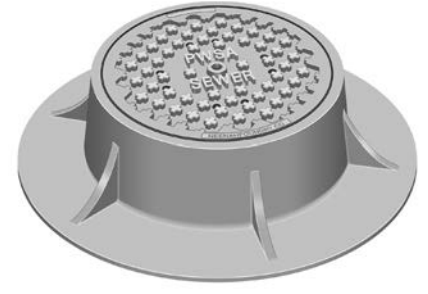

R-1653-F
Manhole Frame, Vented Lid

Heavy Duty

Furnished with two 1" anchor holes on 33-3/4" diameter bolt circle.

R-1654
Manhole Frame, Vented Lid

Heavy Duty

Specify if solid lid required.

R-1656
Manhole Frame, Solid Lid

Heavy Duty

R-1657-1
Manhole Frame, Solid Lid

Heavy Duty

Lid has 1" diameter 1/4" raised knobs.

Available Grate: **R-2412-A3**
(see **Inlet Frames & Grates. R-2000 Series** table)