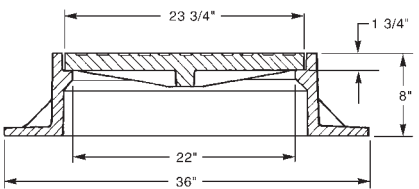

R-1653-F
Manhole Frame, Vented Lid

Heavy Duty

Furnished with two 1" anchor holes on 33-3/4" diameter bolt circle.

R-1654
Manhole Frame, Vented Lid

Heavy Duty

Specify if solid lid required.

R-1656
Manhole Frame, Solid Lid

Heavy Duty

R-1657-1
Manhole Frame, Solid Lid

Heavy Duty

Lid has 1" diameter 1/4" raised knobs.

Available Grate: **R-2412-A3**
(see **Inlet Frames & Grates. R-2000 Series** table)